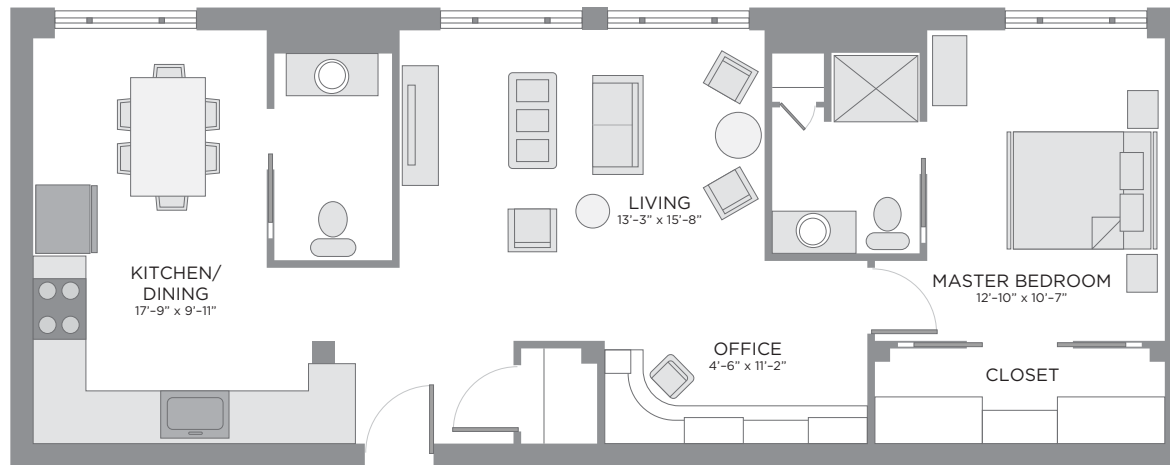

CARILLONSM

SENIOR ★ LIVING

THE PRESTIGE AT POINTE PLAZA

*This floor plan is one of many available at Carillon.
Call us today to see more. You'll be pleasantly surprised at all the choices.*

Carillon LifeCare Community | 1717 Norfolk Avenue | Lubbock, Texas | 806.281.6106

CARILLONSM

SENIOR ★ LIVING
THE ELITE AT POINTE PLAZA

*This floor plan is one of many available at Carillon.
Call us today to see more. You'll be pleasantly surprised at all the choices.*

Carillon LifeCare Community | 1717 Norfolk Avenue | Lubbock, Texas | 806.281.6106