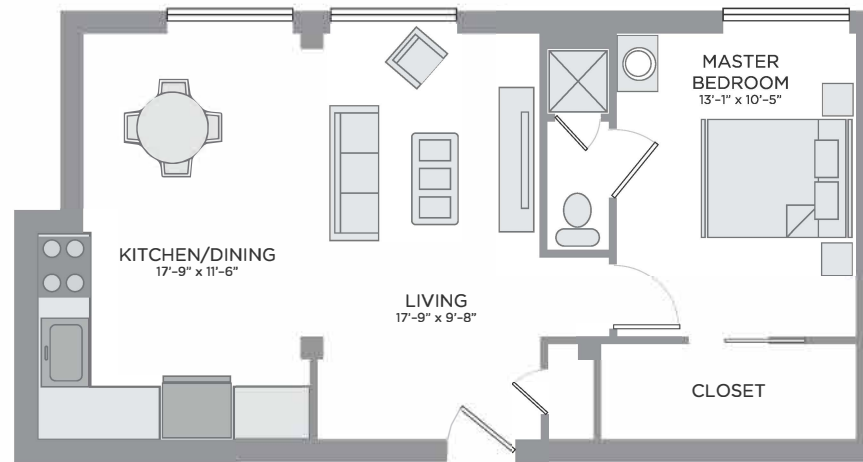

CARILLONSM

SENIOR ★ LIVING

THE EXECUTIVE AT POINTE PLAZA

*This floor plan is one of many available at Carillon.
Call us today to see more. You'll be pleasantly surprised at all the choices.*

Carillon LifeCare Community | 1717 Norfolk Avenue | Lubbock, Texas | 806.281.6106

CARILLONSM

SENIOR ★ LIVING

THE INTERNATIONAL AT POINTE PLAZA

*This floor plan is one of many available at Carillon.
Call us today to see more. You'll be pleasantly surprised at all the choices.*

Carillon LifeCare Community | 1717 Norfolk Avenue | Lubbock, Texas | 806.281.6106