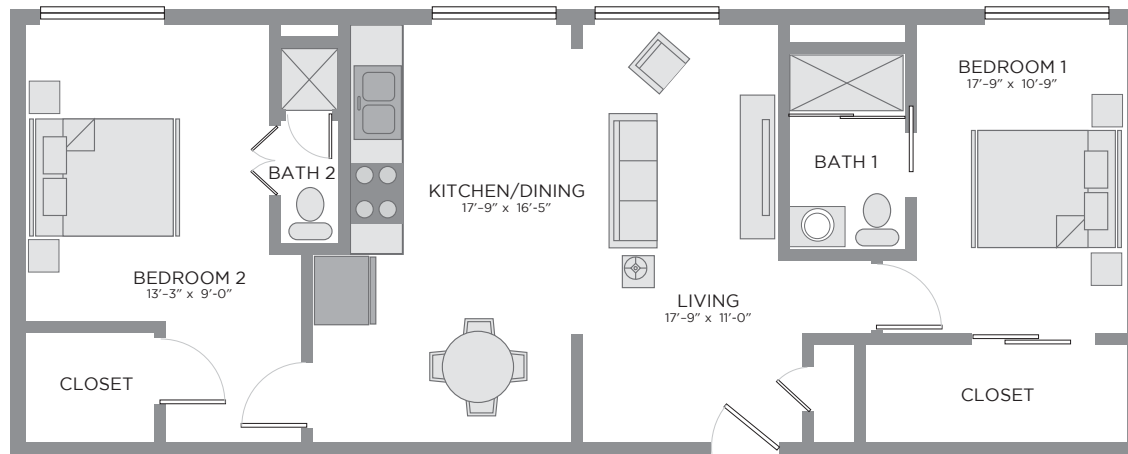

CARILLONSM

SENIOR ★ LIVING

THE EXECUTIVE AT POINTE PLAZA

*This floor plan is one of many available at Carillon.
Call us today to see more. You'll be pleasantly surprised at all the choices.*

Carillon LifeCare Community | 1717 Norfolk Avenue | Lubbock, Texas | 806.281.6106

CARILLONSM

SENIOR ★ LIVING

THE INTERNATIONAL AT POINTE PLAZA

*This floor plan is one of many available at Carillon.
Call us today to see more. You'll be pleasantly surprised at all the choices.*

Carillon LifeCare Community | 1717 Norfolk Avenue | Lubbock, Texas | 806.281.6106