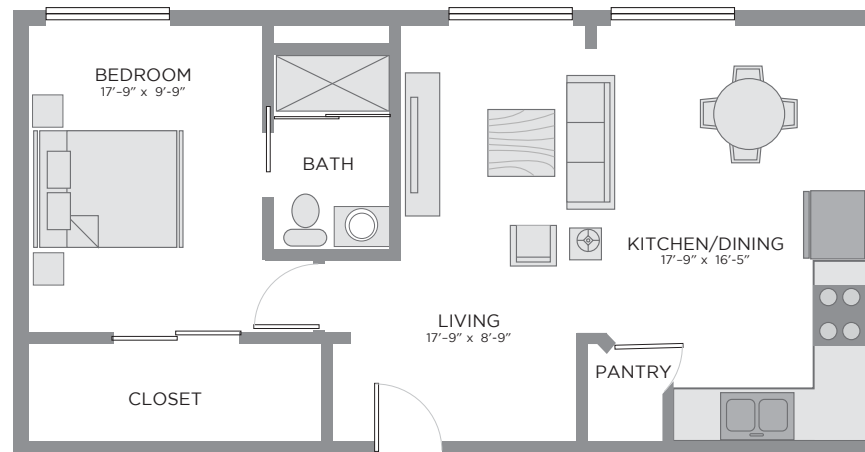

CARILLONSM

SENIOR ★ LIVING

THE INTERNATIONAL AT POINTE PLAZA

*This floor plan is one of many available at Carillon.
Call us today to see more. You'll be pleasantly surprised at all the choices.*

Carillon LifeCare Community | 1717 Norfolk Avenue | Lubbock, Texas | 806.281.6106

CARILLONSM

SENIOR ★ LIVING

THE PRESTIGE AT POINTE PLAZA

*This floor plan is one of many available at Carillon.
Call us today to see more. You'll be pleasantly surprised at all the choices.*

Carillon LifeCare Community | 1717 Norfolk Avenue | Lubbock, Texas | 806.281.6106